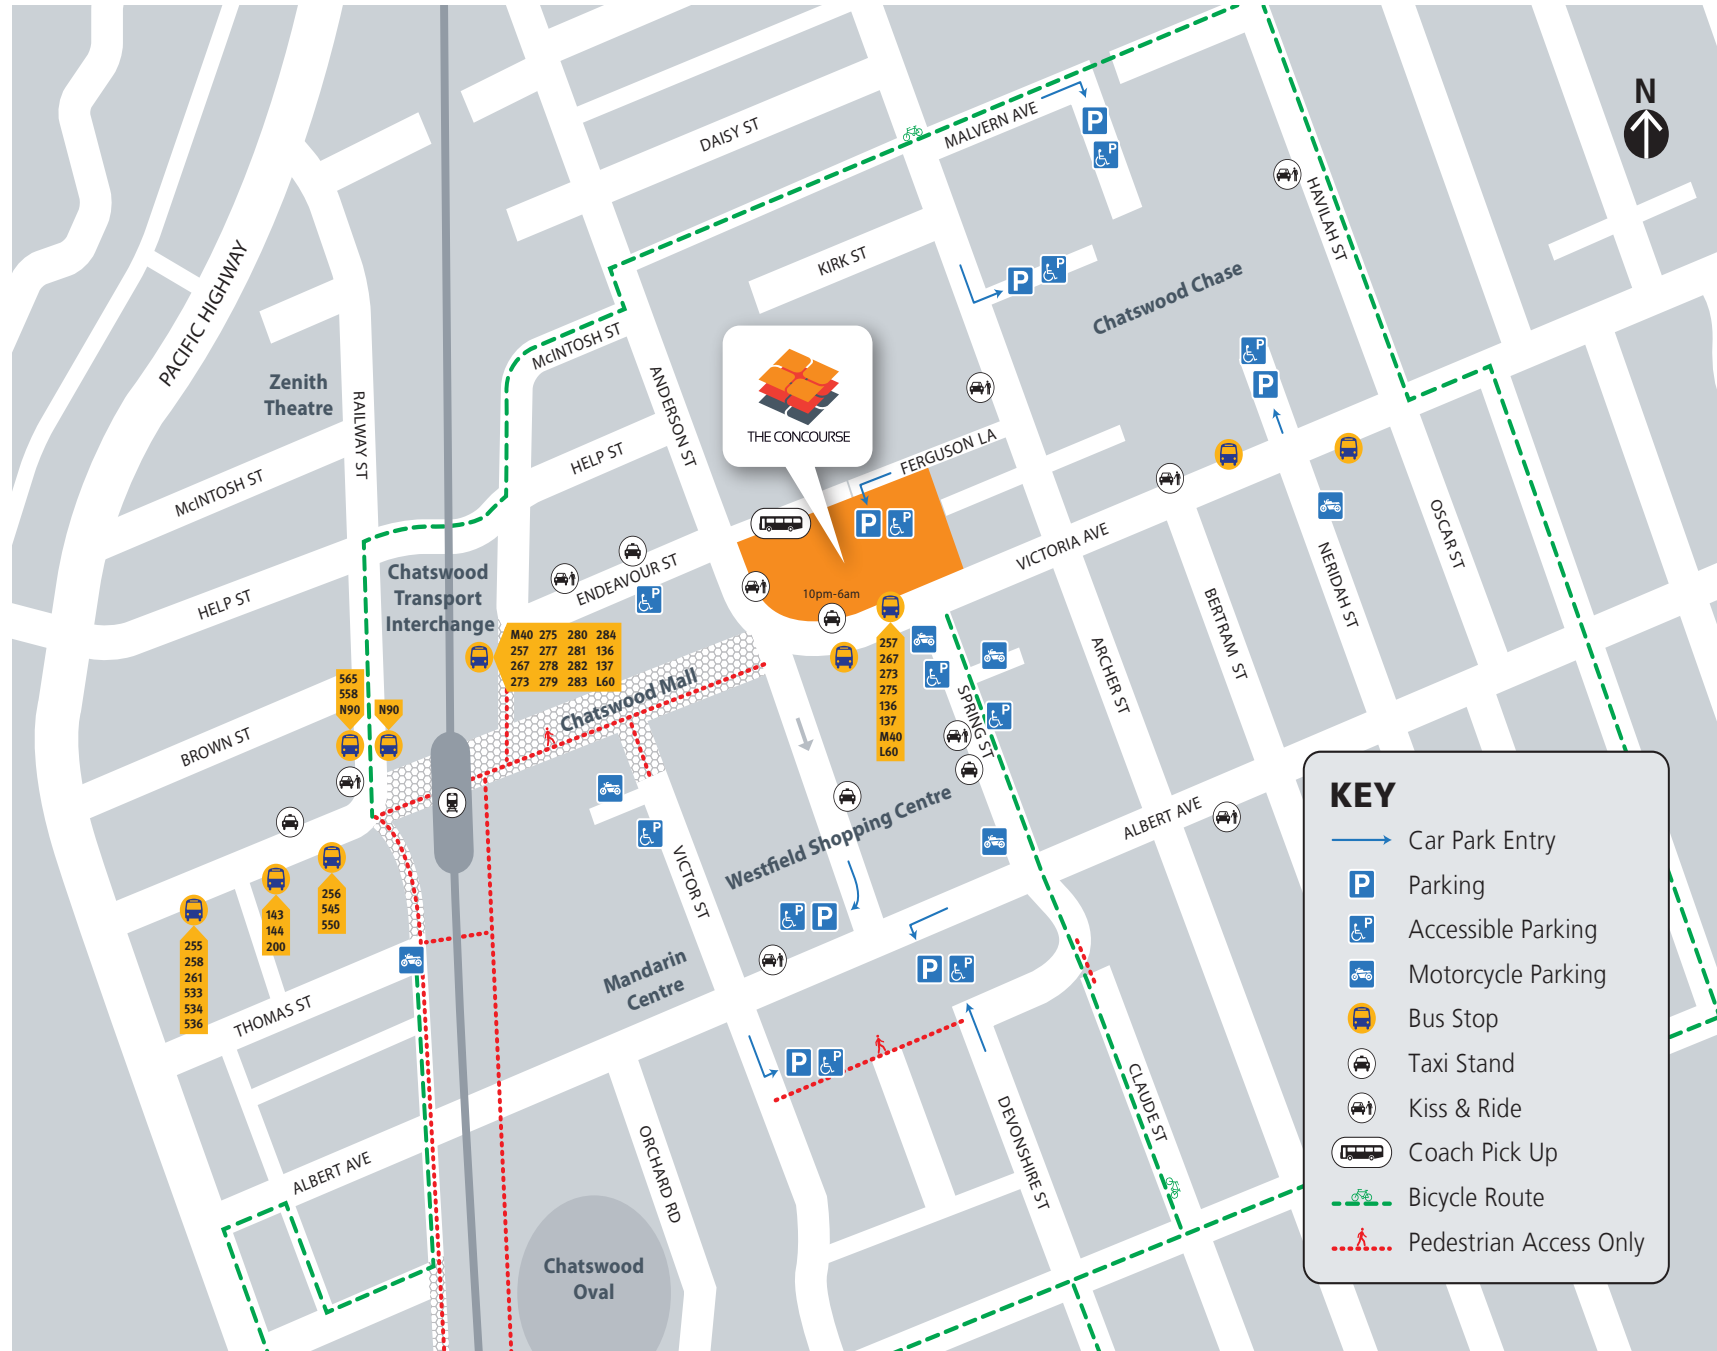

THE CONCOURSE
CHATSWOOD

PARKING & PUBLIC TRANSPORT INFORMATION

PARKING

Our car park entrance is on Ferguson Lane via Archer Street **only**. The car park can only be accessed from the left lane of Archer Street. There is a luminous sign with number of available parking spaces at the intersection of Ferguson Lane and Archer Street.

Accessible parking spaces are available in The Concourse car park and in nearby Endeavour and Spring Streets.

For parking rates and opening times please visit www.theconcourse.com.au/content/parking

PUBLIC TRANSPORT

The Concourse is located within a 2-minute walk from major Chatswood transportation hubs, including Chatswood train station and Chatswood Transport Interchange. Buses M40, 273 and 200 depart regularly from CBD locations and stop in front of the precinct. For additional transport information, please refer to the map above, call NSW Transport Info line 131 500 or visit www.131500.com.au/maps/interchange-guide